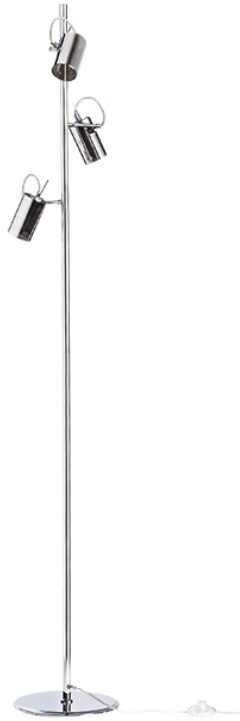

# BUGSY FLOOR

Floor light with mirror glass shades. Each individual shade can be tilted in one axis.

RP EUR incl. VAT

**R10520**

BUGSY floor chrome-tinted glass 230V GU10  
3x50W

**268,00**

 3D model

 manual

G11841