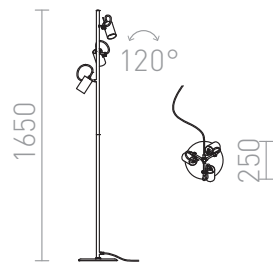

# BUGSY FLOOR

Floor light with mirror glass shades. Each individual shade can be tilted in one axis.

RP EUR incl. VAT

**R10520**

BUGSY floor chrome-tinted glass 230V GU10  
3x50W

**268,00**

 3D model

 manual

G11841