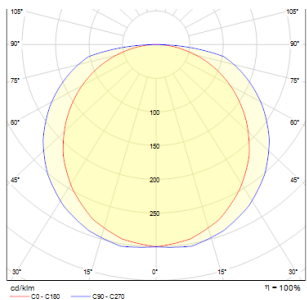

# PIXA

**LED 7W 300 lm Ra 80**

Picture light for wall mounting with integrated LED, covered by a diffuser of frosted acrylic. The light has two joints that are adjustable in one axis.

RP EUR incl. VAT

**R10593**

PIXA picture light chrome 230V LED 7W  
3000K

**88,00**

 3D model

 manual

 .ies data