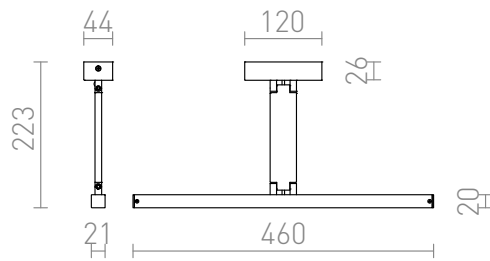

# PIXA

**LED 7W 300 lm Ra 80**

Picture light for wall mounting with integrated LED, covered by a diffuser of frosted acrylic. The light has two joints that are adjustable in one axis.

RP EUR incl. VAT

**R10593**

PIXA picture light chrome 230V LED 7W  
3000K

**88,00**

 3D model

 manual

 .ies data