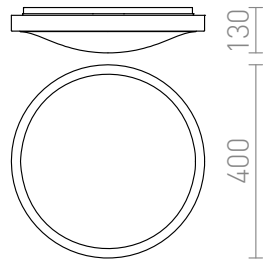

MELISA 40

LED 22W 1650 lm Ra 80

Surface-mounted light with integrated LED and a shade of frosted acrylic and a frame of brushed aluminum.

RP EUR incl. VAT

R10585

MELISA 40 ceiling aluminium 230V LED
22W 3000K

88,00

[3D model](#)

[manual](#)