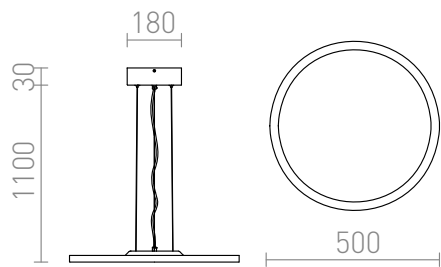

LED 36W 2500 lm Ra 80

R10581

329,00

 3D model

 manual