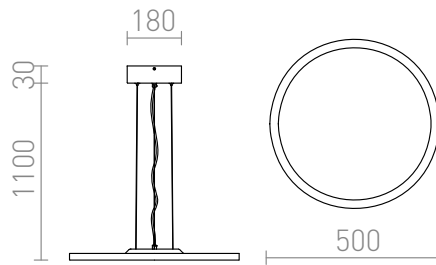

# MONETA

**LED 36W 2500 lm Ra 80**

Suspended LED light with a very elegant design. Comes with a diffuser of frosted acrylic.

RP EUR incl. VAT

**R10581**

MONETA pendant white 230V LED 36W  
3000K

**329,00**

 3D model