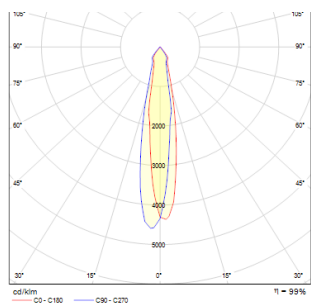

LED 20W 1500 lm Ra 80

R10529

120,00

 3D model

 manual