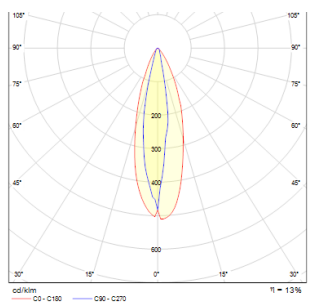

LED 6x1W 519 lm Ra 80

R10341

188,00

IP54

 3D model

 manual

 .ies data