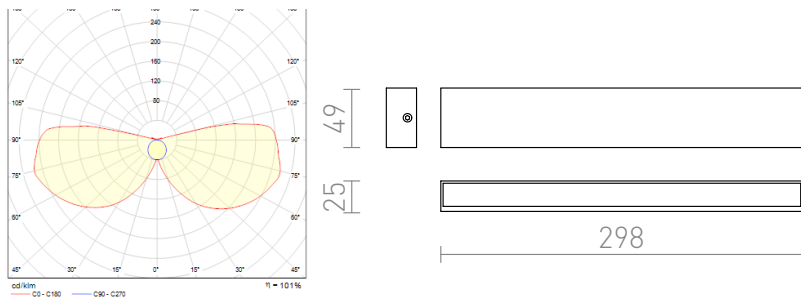

LED 6,5W 364 lm Ra 80

R10198

138,00

3D model

manual

.ies data