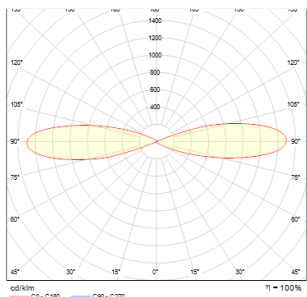

ZOE II

LED 2x1W 136 lm Ra 80

Aluminum wall light with UP/DOWN illumination.

RP EUR incl. VAT

R10206

ZOE LED II wall brushed aluminium
230V/350mA LED 2x1W 3000K

88,00

 3D model