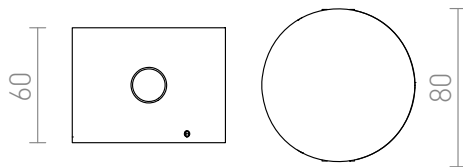

ZOE II

LED 2x1W 136 lm Ra 80

Aluminum wall light with UP/DOWN illumination.

RP EUR incl. VAT

R10206

ZOE LED II wall brushed aluminium
230V/350mA LED 2x1W 3000K

88,00

 3D model