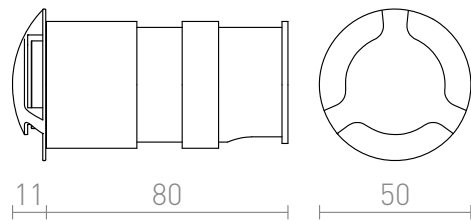

NEW

IP54

KICK III

LED 1W 130 lm Ra 80

Recessed Orientation LED with 3-sided illumination.

RP EUR incl. VAT

R12619	KICK III recessed white 230V LED 1W IP54 3000K	48,-
R12620	KICK III recessed brushed aluminium 230V LED 1W IP54 3000K	48,-
R12621	KICK III recessed black 230V LED 1W IP54 3000K	48,-

 3D model

 manual