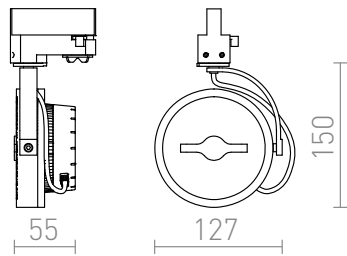

KELLY LED PRO TŘÍOKR. LIŠTU

LED 12W 600 lm Ra 80

Oprava LED do szyny 3-faz.

Polecona cena PLN brutto

R12338	KELLY LED do szyny 3-faz. biała 230V LED 12W 24° 3000K	420,-
R12339	KELLY LED do szyny 3-faz. czarna 230V LED 12W 24° 3000K	420,-

 3D model

 manual