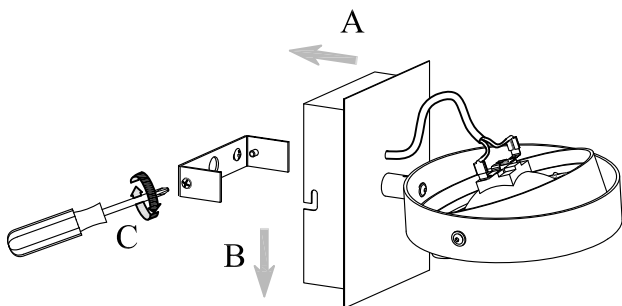

③

House Wiring Colours

Fitting Wire Colour

(B) Neutral Blue or Black Blue

(D) Earth Green and Yellow Green and Yellow

(C) Live Red or Brown Brown

④