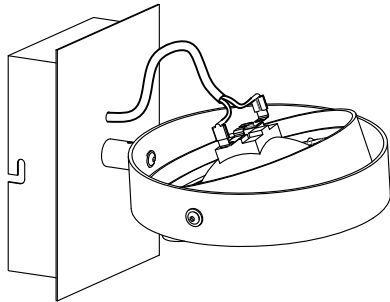

# R10591 Installation Instruction

①

②

③

House Wiring Colours

Fitting Wire Colour

(B) Neutral Blue or Black Blue

(D) Earth Green and Yellow Green and Yellow