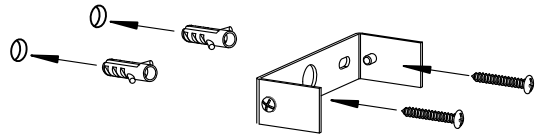

# R10591 Installation Instruction

①

②

③

House Wiring Colours

Fitting Wire Colour

(B) Neutral Blue or Black Blue

(D) Earth Green and Yellow Green and Yellow