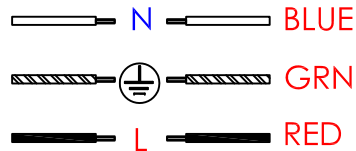

# R10591 Installation Instruction

①

②

③

House Wiring Colours

Fitting Wire Colour

(B) Neutral Blue or Black Blue

(D) Earth Green and Yellow Green and Yellow

(C) Live Red or Brown Brown

④

⑤