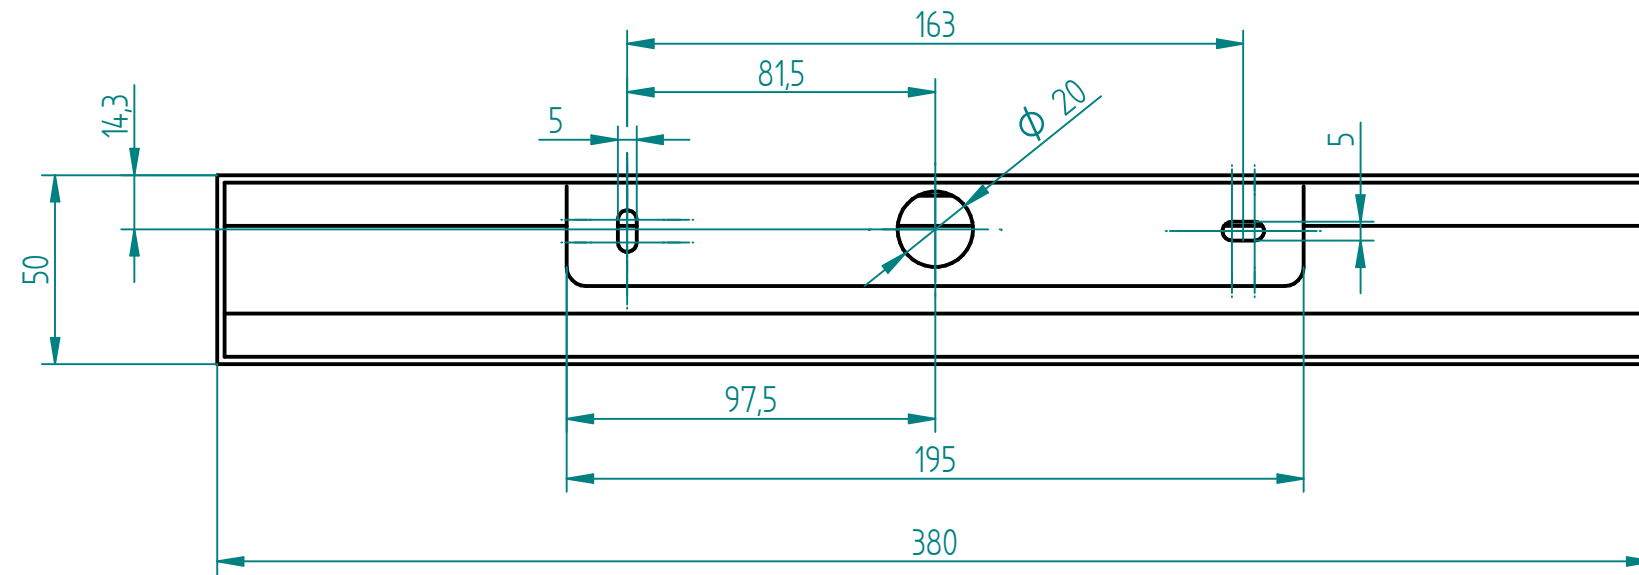

REVISION HISTORY			
REV	DESCRIPTION	DATE	APPROVED
0	FIRST RELEASE		

	DRAWN	NAME	DATE		<small>RENDL lighting a.s. Masarykovo nábřeží 10 120 00 Praha 2 IČ: 28200896 DIČ: CZ28200896</small>		
	CHECKED	Metenko	03/21/17		TITLE	R10236 RIVIER – MOUNTING INSTRUCTION	
	ENG APPR				SIZE	DWG NO	REV
MATERIAL:	MGR APPR			A3			
TECHNOLOGY:	UNLESS OTHERWISE SPECIFIED DIMENSIONS ARE IN MILLIMETERS			FILE NAME:			
SURFACE FINISH:	TOLERANCES: ISO 2768-m			SCALE:	WEIGHT:	SHEET 1 OF 1	